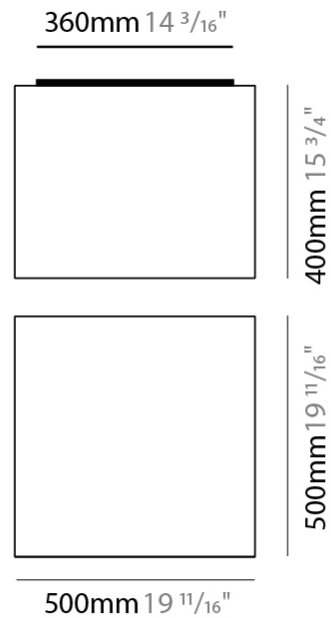

1. To build a product code in our configurator select the specify button on the base model # product page
2. To build a manual product code on this datasheet choose from the options listed below in blue font and add the suffix to the base model #

GENERAL

Series: Wedge _____
Brand: Ole _____
Division: Design _____
Mounting Type: Surface _____
Mounting Location: Ceiling _____
Subcategory: Ambient _____

PHYSICAL

Shape: Cube _____
Length (mm): 500 _____
Length (in): 19 ¹¹/₁₆ _____
Width (mm): 500 _____
Width (in): 19 ¹¹/₁₆ _____
Height (mm): 400 _____
Height (in): 15 ³/₄ _____
Light Distribution: Omnidirectional _____
Weight (kg): 2.6 _____
Weight (lbs): 5.7 _____
Diffuser: Elastic Fabric - Optical White _____
Fixture Finish: WHI _____
Fixture Material: Metal / Elastic Fabric _____

ELECTRICAL

Lamp Type: LED _____
Input Wattage (W): 30.25 _____
Total Output Wattage (W): 25.3 _____
Dimming: Non-Dimmable / 0-10V Dimming _____
Driver Included: Yes _____
Driver Location: Integrated _____
Driver Type: Constant Current - Universal _____
Driver Class: Class 2 _____
Input Voltage (V): 120 - 277 _____
Constant Current (MA): 700 _____

LED

Color Temperature (°K): 3000 / 4000 _____
Max. Delivered Lumen (lm): 2400 / 2510 _____
CRI: >80 CRI _____
Lamp Life (hrs): 50000 _____

OPTICAL

RATINGS AND CERTIFICATIONS

Certified By: Certified for North American Standards _____
IP rating: IP20 _____